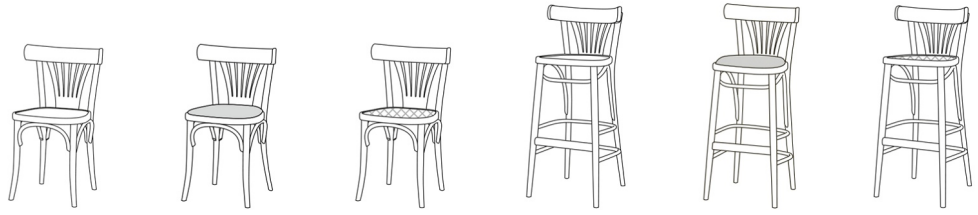

56

The Good
Old Times

R&D Ton (CZ)

EN

The Number 56 chair has epitomised traditional design principles since 1885, when it was first designed. This chair pays homage to the timeless craftsmanship and elegance associated with Thonet typology. Its traditional aesthetic, characterised by graceful curves and meticulous detail, seamlessly blends into both vintage and contemporary settings.

ton.eu

Ton

TON R&D

Product number	311 056	313 056	315 056	311 130	313 130	315 130
Type	chair	chair	chair	barstool	barstool	barstool
Type of wood	beech	beech	beech	beech	beech	beech
Seat option	veneer	upholstery	cane/mesh	veneer	upholstery	cane/mesh
Back option						
Armrest option						
Technical Information				high/low	high/low	high/low
Total width (cm)	44,5	44,5	44,5	44,5	44,5	44,5
Total depth (cm)	48	48	48	47	47	47
Total height (cm)	80	80	80	104/89	102/87	104/89
Armrest height (cm)						
Seat height (cm)	46	46	46	76/61	76/61	76/61
Width of seat (cm)	39,5	39,5	39,5	39,5	39,5	39,5
Depth of seat (cm)	40,5	40,5	40,5	40,5	40,5	40,5
Weight of product (kg)	3,4	4	3,4	5/4,7	5,4/5,1	5/4,7
Consumption of fabric (m)		0,182			0,182	
Consumption of leather (m ²)		0,528			0,528	
Packing (pcs)	2	2	2	1	1	1
Volume (m ³ /pc)	0,161	0,161	0,161	0,315/0,273	0,315/0,273	0,336/0,273
Package dimensions (cm)	59 × 47 × 101	59 × 47 × 101	59 × 47 × 101	50 × 48 × 114/ 50 × 48 × 99	50 × 48 × 114/ 50 × 48 × 99	52 × 48 × 117/ 50 × 48 × 99
Bicolour						
Stackability						
Embossed seat/backrest	203, 209, 223, 255, 256			203, 209, 223, 255, 256		
Leg connection colour						